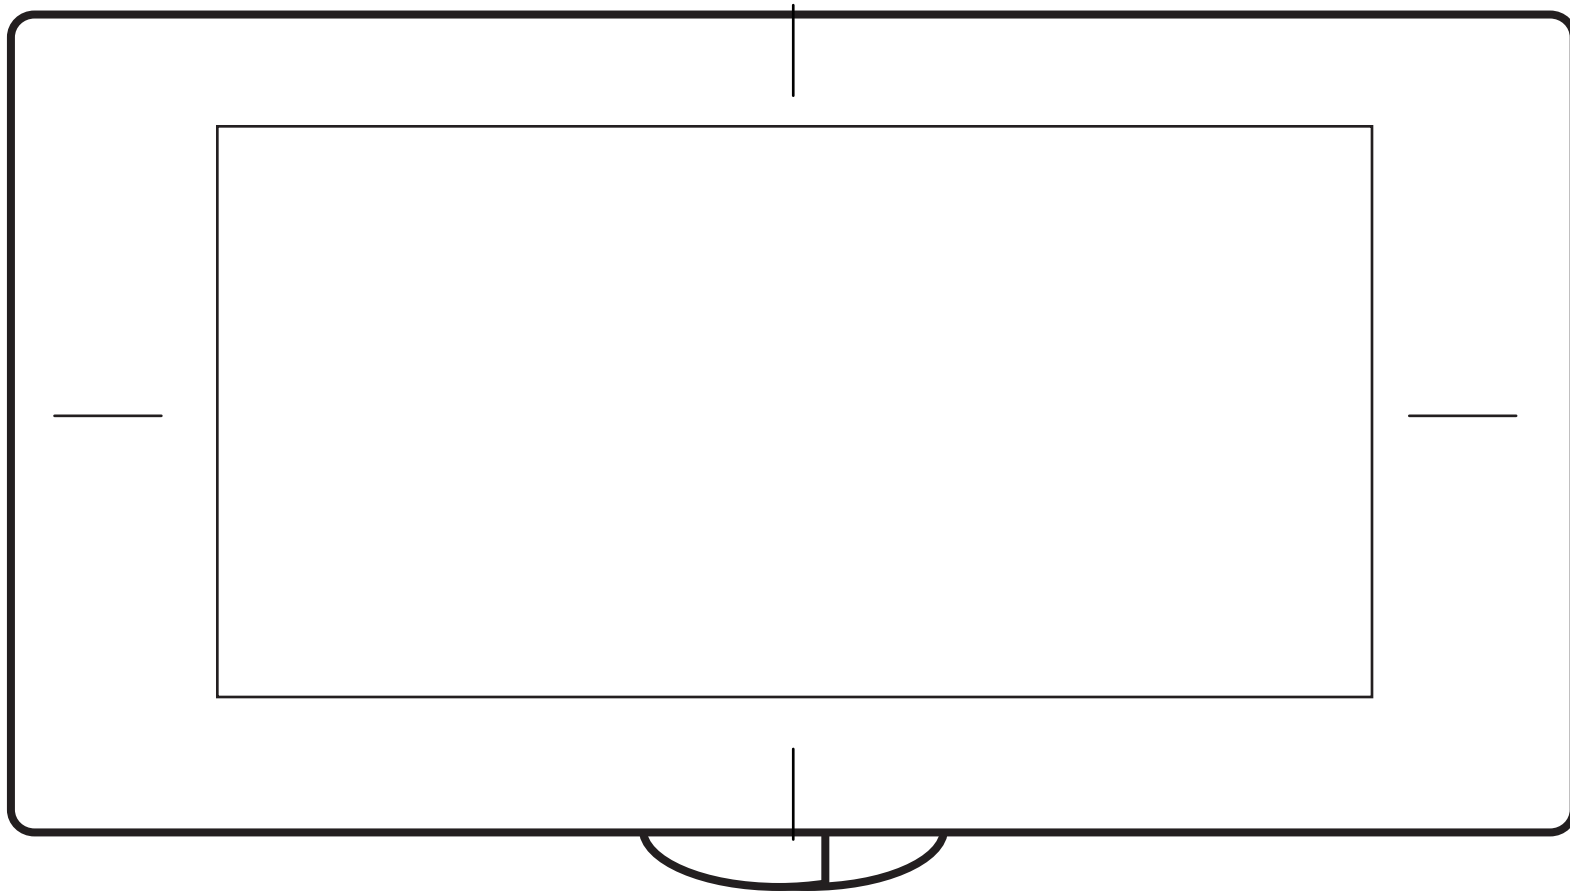

Imprint Area: 3" Vertical x 4 1/2" Horizontal

Opens

***Please Avoid Small Serif Typestyles (Times, Garamond...)
whenever possible as the thin areas do not screen print well.
Sans-Serif type (Arial, Verdana...) prints and reads much better.***

P.O. NO. _____ ?
IMPRINT COLORS _____ ?

PRODUCT COLOR _____ **White**
IMAGE PLACEMENT _____ **1 sides**